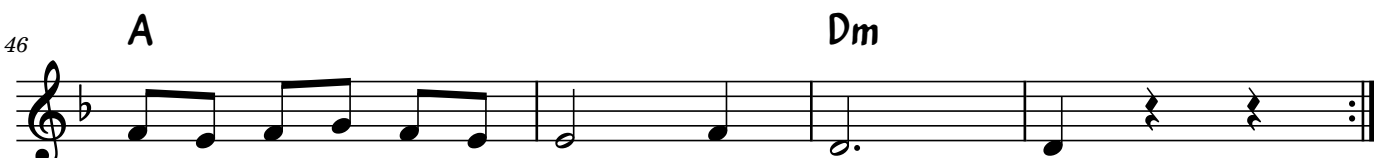

# Defeda

valse hybride à 5 et 3 temps

**A** Allegro **Em** **Am**

6 **B** **Em** **B**

10 **Em** **Am**

14 **B** **Em**

18 **B** **C** **G** **B** **B7** **Em**

26 **C** **G** **B** **Em**

**C** 34 **Em** **Am**

38 **B** **Em** **B7**

42 **Em** **Am**

46 **B** **Em**

Detailed description: This is a musical score for a piece titled 'Defeda'. The score is written for a single melodic line in treble clef with a key signature of one sharp (F#). It begins with a 5/4 time signature and an 'Allegro' tempo marking. The piece is divided into sections A, B, and C. Section A (measures 1-17) is in 5/4 time and features a sequence of chords: Em, Am, B, Em, B, Em, Am, B, Em. Section B (measures 18-33) is in 5/4 time and features chords: C, G, B, B7, Em, C, G, B, Em. Section C (measures 34-47) is in 3/4 time and features chords: Em, Am, B, Em, B7, Em, Am, B, Em. The score concludes with a double bar line and repeat dots.